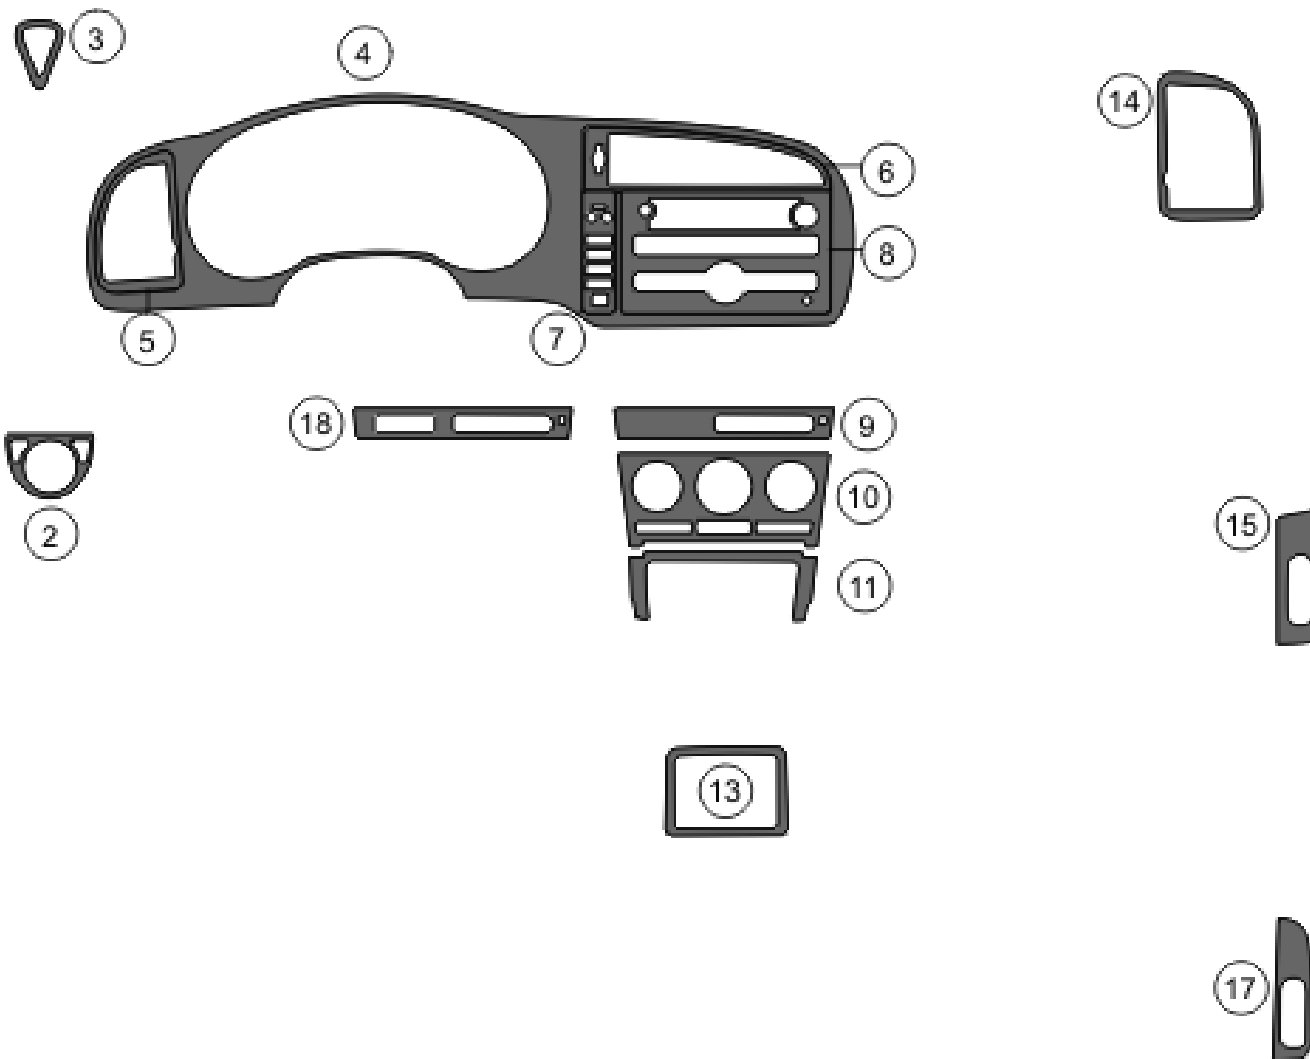

Saab 9-3, 2007-up

WD823A (17 pcs)

► Premium Dash Trim

1. Driver DR switch 4DR
2. Dim light
3. Driver vent - upper
4. Speedo
5. Driver vent
6. Center vent
7. Air bag
8. Radio
9. Cup holder
10. A/C
11. Storage
12. Rear vent
13. Pass. vent
14. Pass. DR switch
15. Pass. DR switch
16. Driver rear DR switch
17. Pass. rear DR switch
18. Cup holder